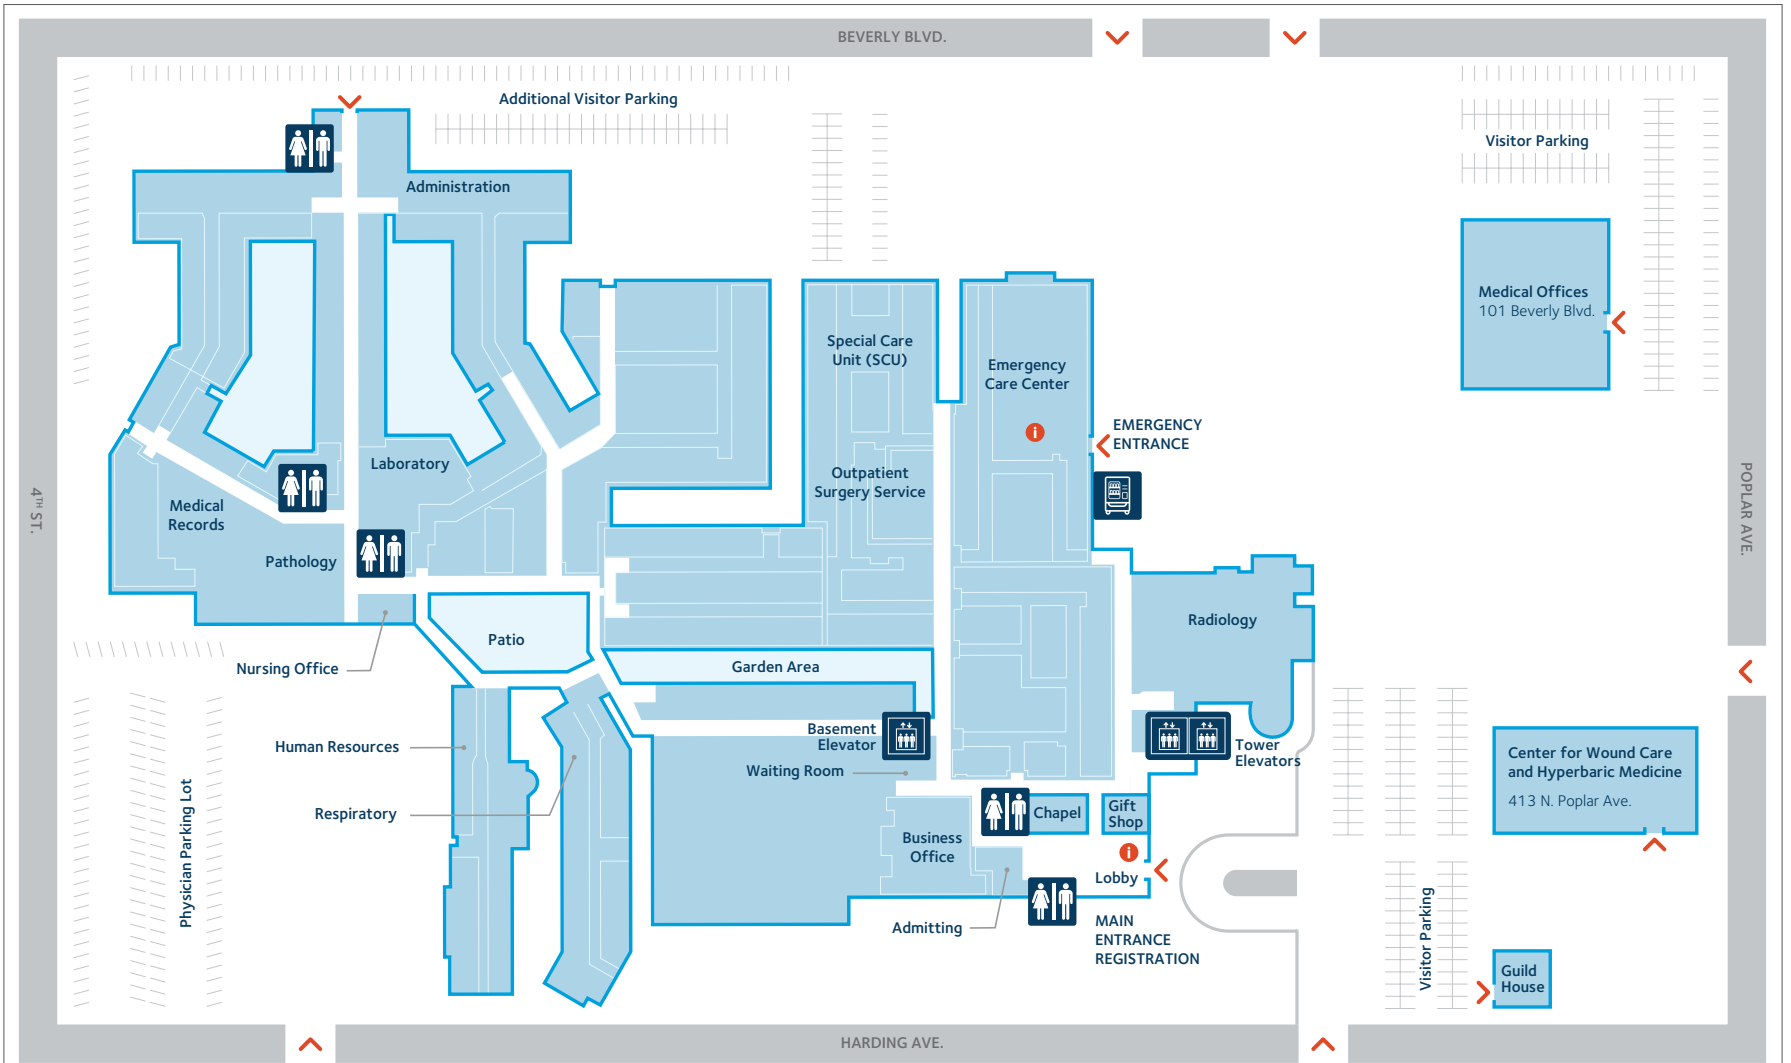

FIRST FLOOR

323-726-1222
309 W Beverly Blvd, Montebello, CA 90640

LEGEND

- Restrooms
- Elevators
- Vending Machine
- Information
- Public Hallways
- Entrances

TOWER BASEMENT