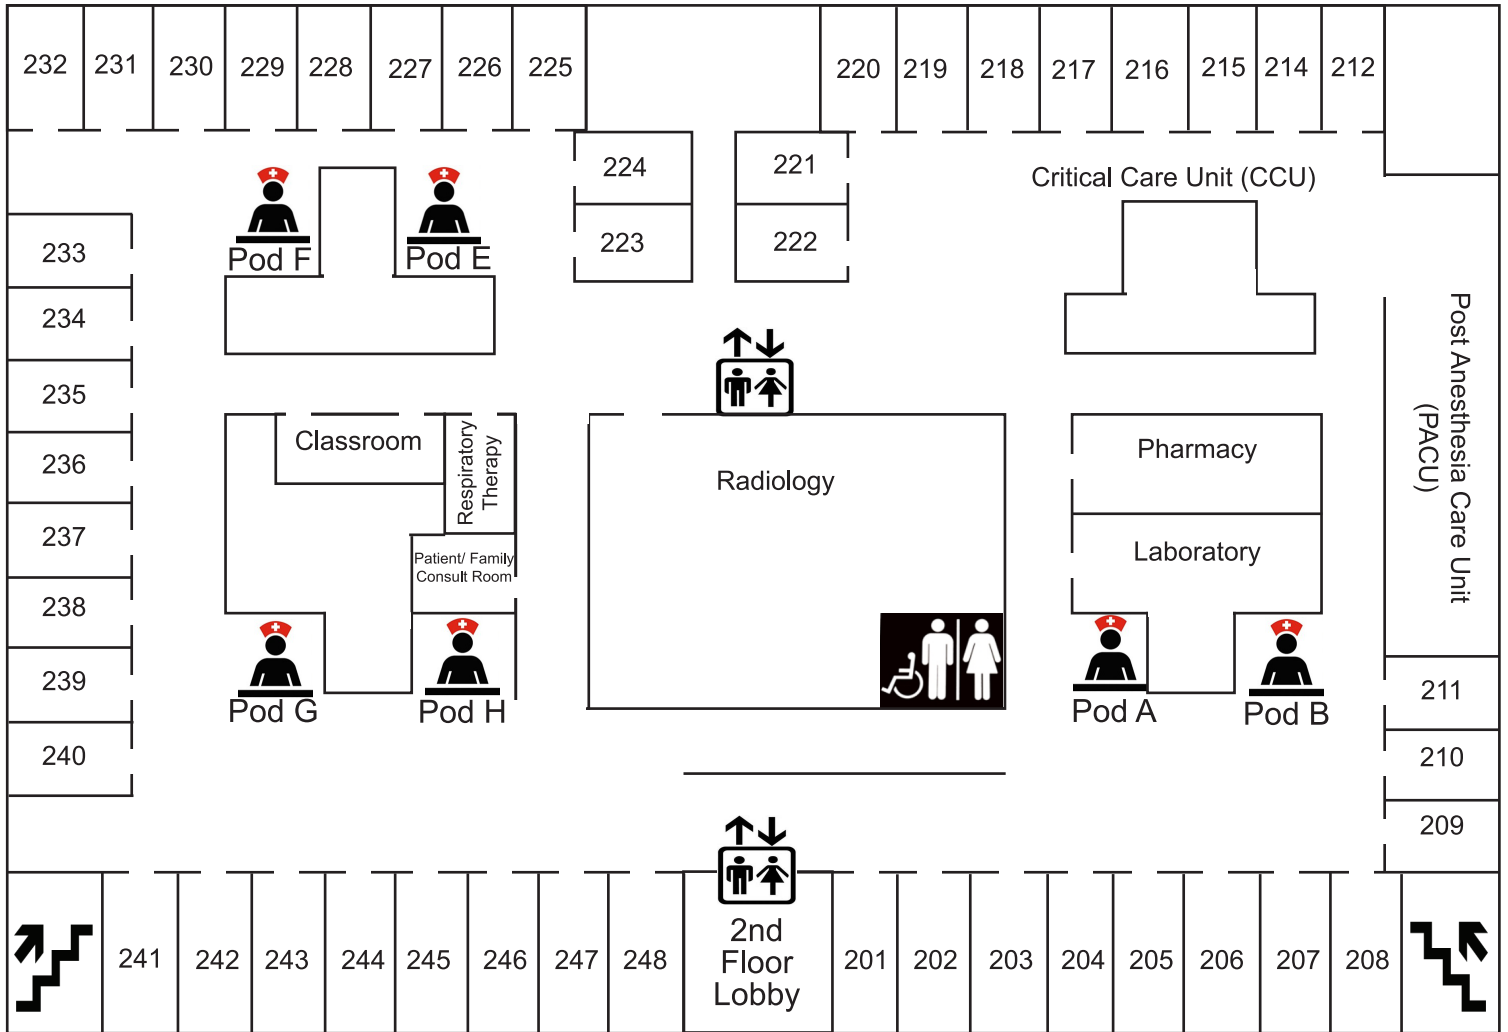

**Bakersfield Heart Hospital**  
**3001 Sillect Avenue, Bakersfield, CA 93308**  
**SECOND FLOOR**

Icons Key

Nurses Station

Restrooms

Elevators

Stairs